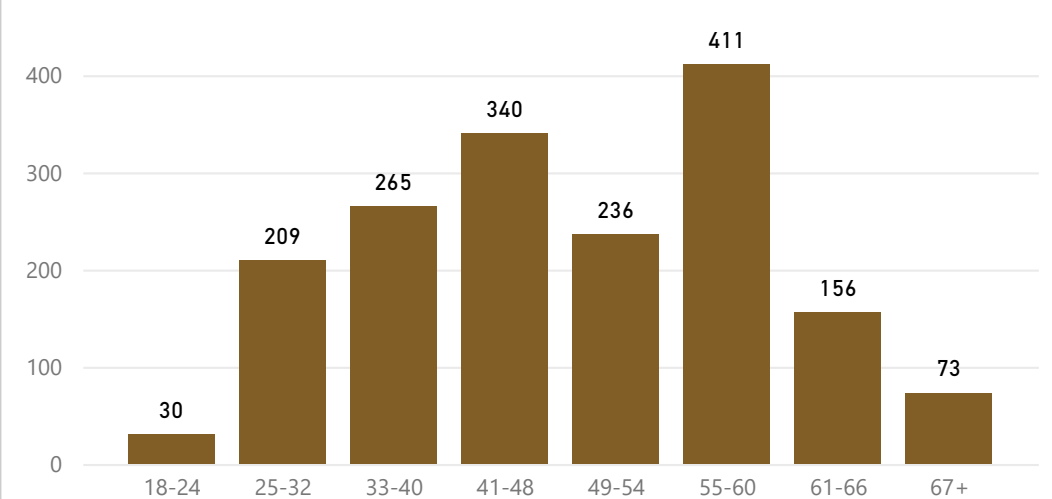

Active Members

1720

New Members This Month

16

New Members Last Month

18

Registered Practitioner %

63%

Year joining DAPAANZ of the members still active as of February 2022

Prioritised ethnicity of all members in Feb 2022

Total response ethnicities of all members in Feb 2022

Of members still active in - February 2022 how many were active in previous...

Members By Age Band - February 2022

Members by Region - February 2022

Members by Membership Status - February 2022

Accredited Clinical Supervisors - February 2022

Members by Gender - February 2022

Gambling Practitioners - February 2022