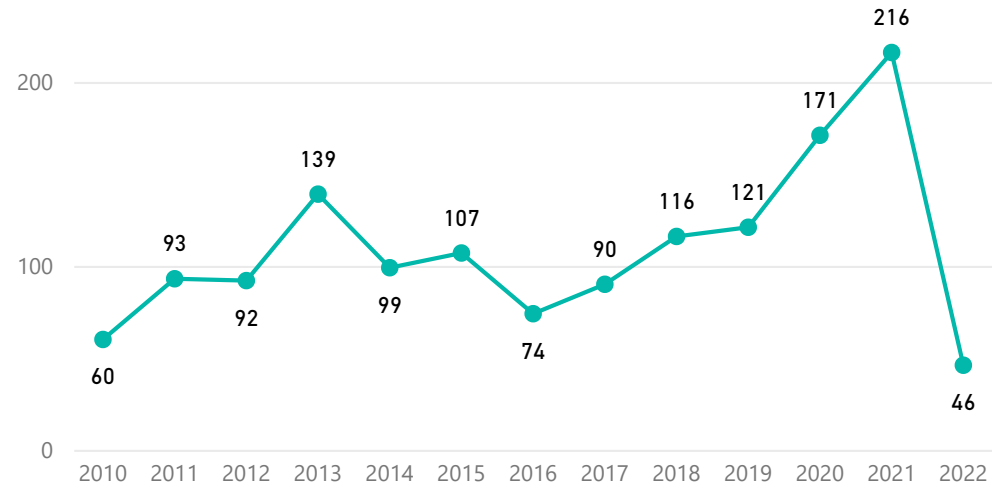

Active Members

1720

New Members This Month

16

New Members Last Month

18

Registered Practitioner %

63%

Year joining DAPAANZ of the members still active as of February 2022

Prioritised ethnicity of all members in Feb 2022

Total response ethnicities of all members in Feb 2022

Of members still active in - February 2022 how many were active in previous...