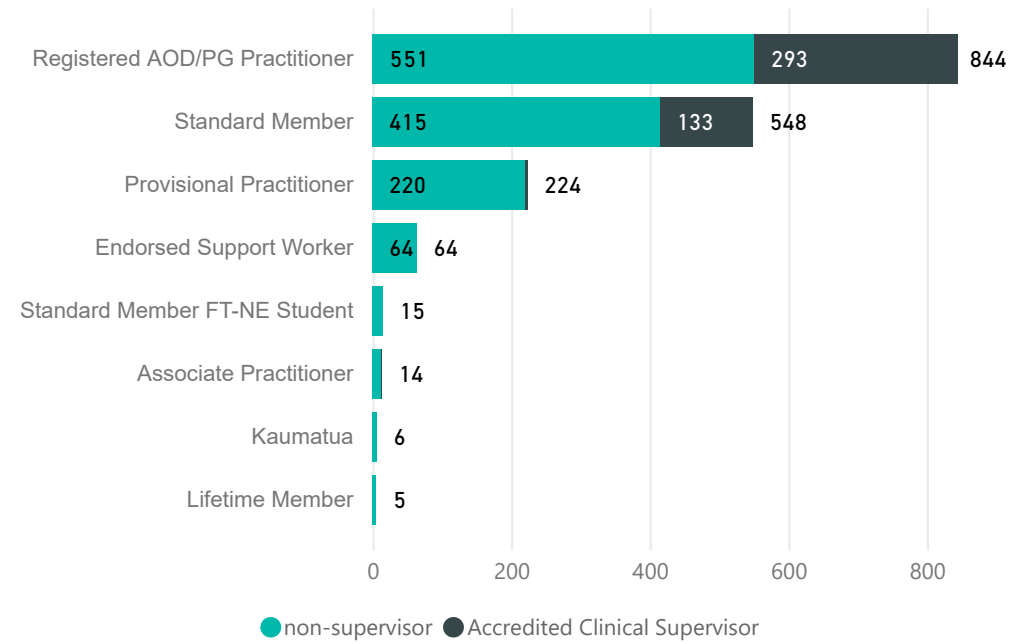

Active Members

1720

New Members This Month

16

New Members Last Month

18

Registered Practitioner %

63%

Year joining DAPAANZ of the members still active as of February 2022

Prioritised ethnicity of all members in Feb 2022

Total response ethnicities of all members in Feb 2022

Of members still active in - February 2022 how many were active in previous...

Members By Age Band - February 2022

Members by Region - February 2022

Members by Membership Status - February 2022

Accredited Clinical Supervisors - February 2022

Members by Gender - February 2022

Gambling Practitioners - February 2022