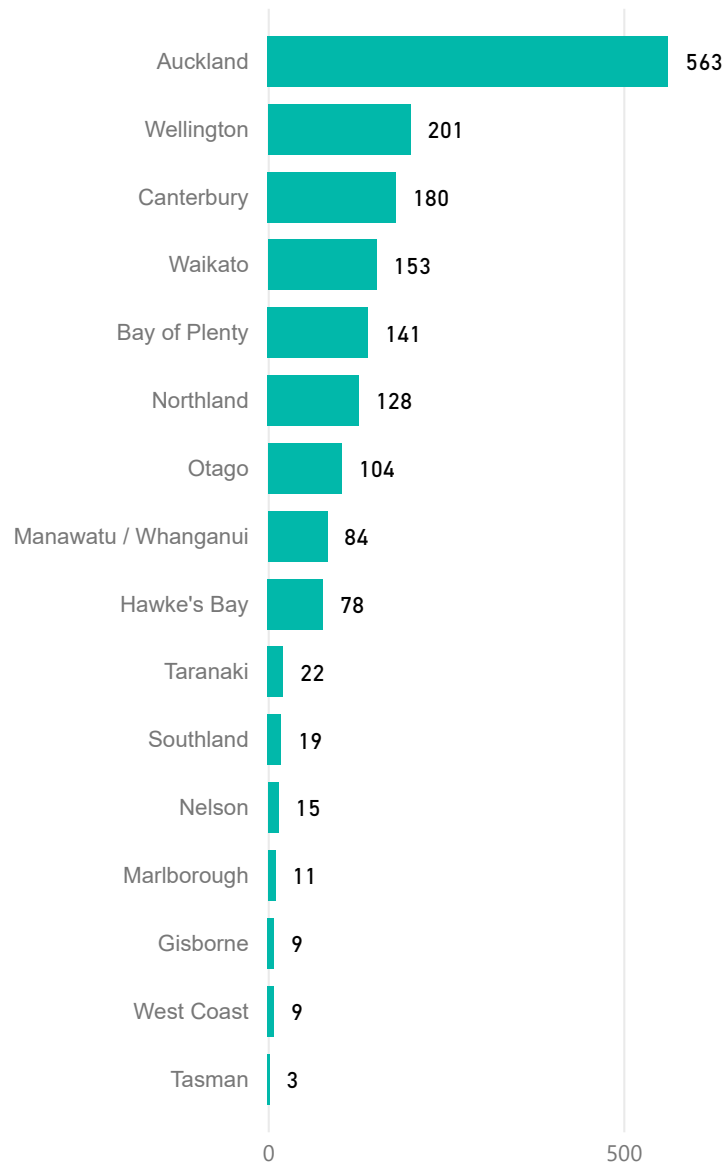

Year joining DAPAANZ of the members still active as of February 2022

Prioritised ethnicity of all members in Feb 2022

Total response ethnicities of all members in Feb 2022

Of members still active in - February 2022 how many were active in previous...

Members By Age Band - February 2022

Members by Region - February 2022

Members by Membership Status - February 2022

Accredited Clinical Supervisors - February 2022

Members by Gender - February 2022

Gambling Practitioners - February 2022