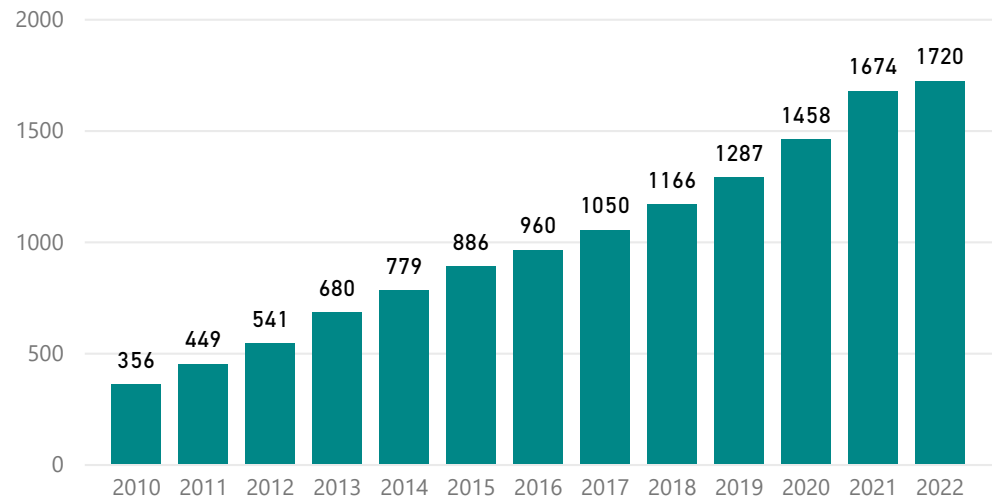

Active Members

1720

New Members This Month

16

New Members Last Month

18

Registered Practitioner %

63%

Year joining DAPAANZ of the members still active as of February 2022

Prioritised ethnicity of all members in Feb 2022

Total response ethnicities of all members in Feb 2022

Of members still active in - February 2022 how many were active in previous...

Members By Age Band - February 2022

Members by Region - February 2022

Members by Membership Status - February 2022

Accredited Clinical Supervisors - February 2022

Members by Gender - February 2022

Gambling Practitioners - February 2022